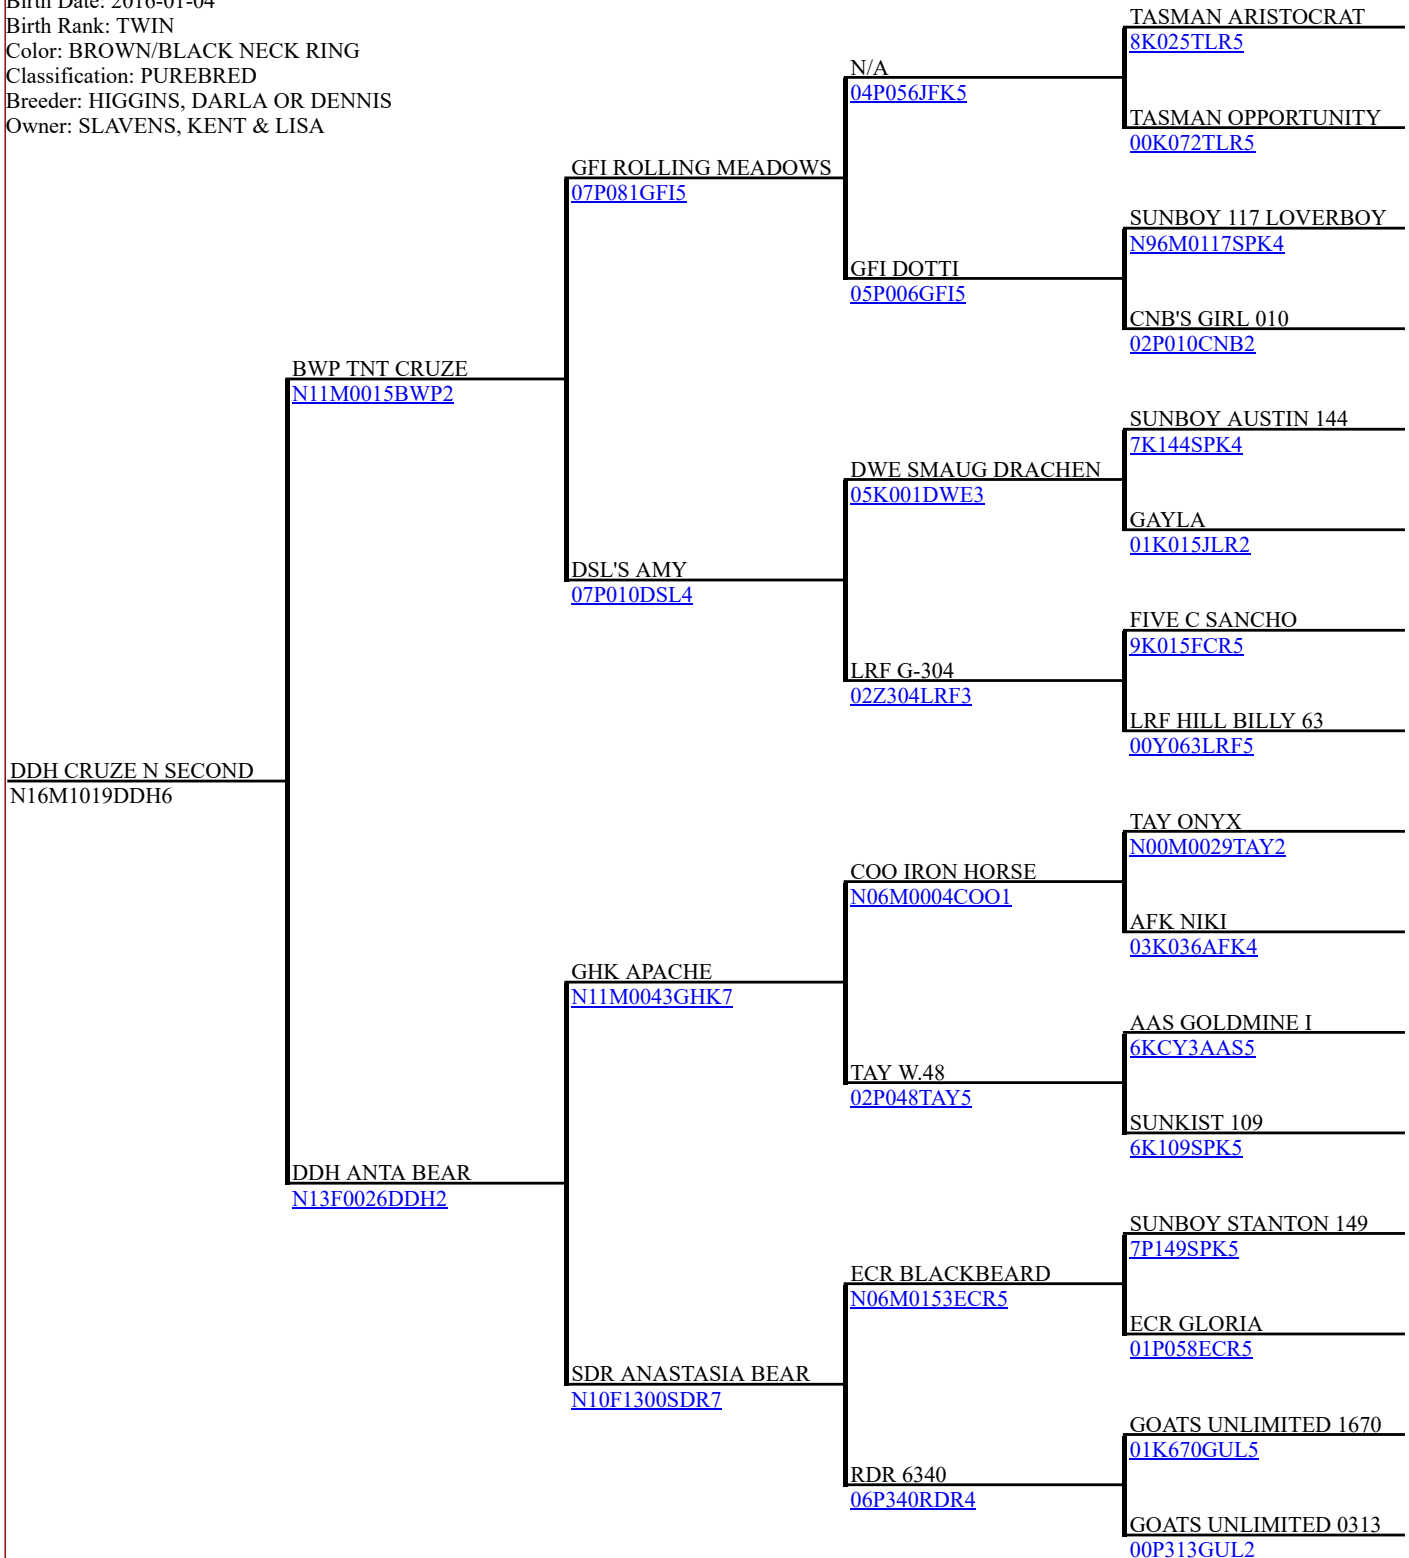

# National Kiko Registry

## Pedigree of

### DDH CRUZE N SECOND N16M1019DDH6

Sex: Buck  
 Birth Date: 2016-01-04  
 Birth Rank: TWIN  
 Color: BROWN/BLACK NECK RING  
 Classification: PUREBRED  
 Breeder: HIGGINS, DARLA OR DENNIS  
 Owner: SLAVENS, KENT & LISA